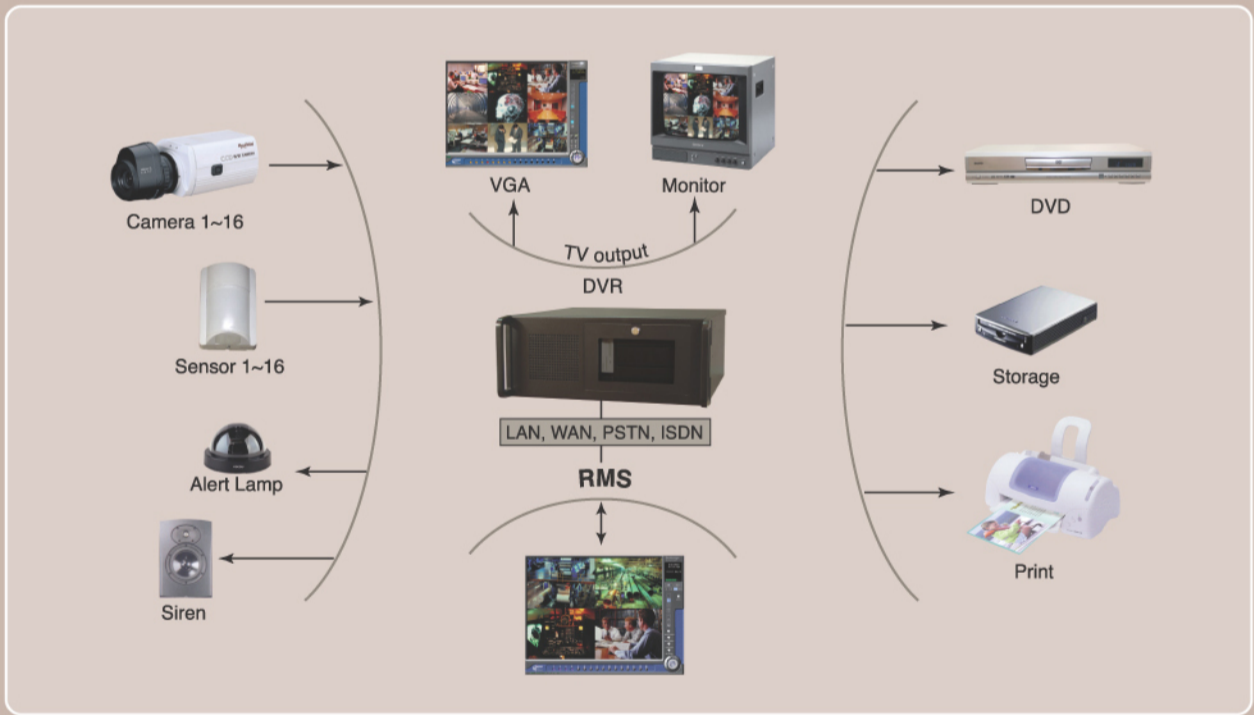

# GoldenEye **GED 5500**

Display 480 Frames / Recording 480 Frames | **16CH**

Real Time Display & Recording

**NEW**

“There is no security without GoldenEye DVR”

DIGITAL VIDEO RECORDING

## 주요특징

- Windows 2000 Professional 운영체제 기술
- 최고수준의 압축률과 화질의 신개념 MPEG-4 CODEC 적용
- 다지역 동시 네트워크 관리기능
- 다수의 P/T/Z 카메라 지원

© 2004 WinnerTec Systems Co., Ltd. All rights reserved.

WinerTec Systems Co., Ltd.

### 시스템 구성도

### 사양 및 기능

ITEM	GED-5500
O/S	Window 2000 Pro
System CPU	Pentium-4 2.8GHz 이상
Memory	512 MB RAM
Hard Drive Capacity	120GB
VGA Card	ATI series 64MB 이상
Mother Board	Intel 845 PE 이상
Camera Input	MAX 16 Cameras
Display Output	1-PC, 1-TV
Screen Display Rate	Real time display(320 x 240)
Screen Multiplexing	overlay 1,4,6,9,10,16
Recording Speed	MAX 480 fps(NTSC)
Compression Format	JPEG, MPEG-4 CODEC
Image Sampling Resolution	320x240, 640x240 640x480
Sensor Input	16EA
Relay Output	4EA
Networking	LAN, WAN, PSTN, ISDN
Camera Signal	NTSC / PAL
Data Backup	Backup of each camera/ Time (HDD, DVD, CDRW, ON-streamer)
Sound	16 CH (option)
P/T Control	Support(option)